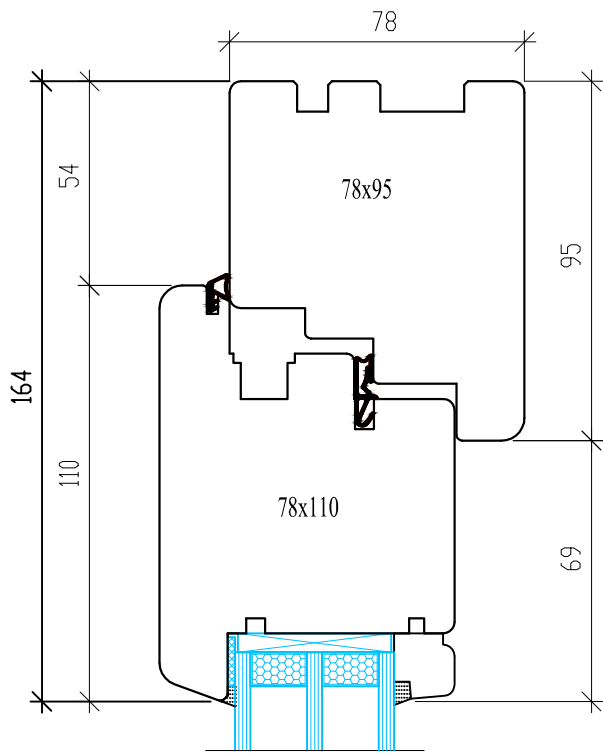

HEAD

JAMB

SILL

<p><b>SCANDINAVIAN TIMBER LTD.</b>          UNIT J STATION RD. INDUSTRIAL ESTATE          SOUTH WOODCHESTER          GLOUCESTERSHIRE GL5 5EQ          TEL: 0845 2996 292</p>		<p>Component: <b>OUTWARD OPENING TIMBER DOOR</b></p>	
REV. NO.	DR. NO.	TYPE: Head/Sill/Jamb	
SCALE: 1:2 @ A4		SCAND. TIMBER REF: ST/VL	
E-MAIL: <a href="mailto:enquiries@scandinaviantimber.com">enquiries@scandinaviantimber.com</a>		