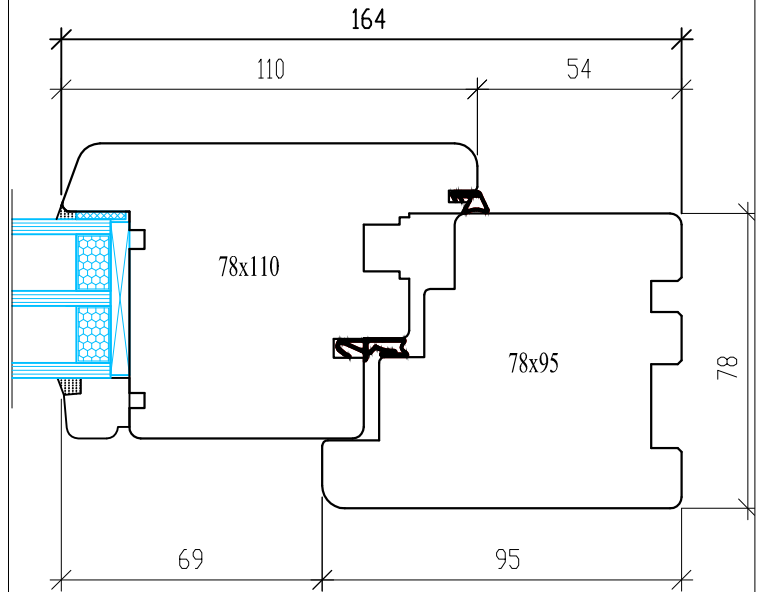

HEAD

JAMB

SILL

<p><b>SCANDINAVIAN TIMBER LTD.</b>          UNIT J STATION RD. INDUSTRIAL ESTATE          SOUTH WOODCHESTER          GLOUCESTERSHIRE GL5 5EQ          TEL: 0845 2996 292</p>		<p>Component: <b>OUTWARD OPENING TIMBER DOOR</b></p>	
REV. NO.	DR. NO.	TYPE: Head/Sill/Jamb	
SCALE: 1:2 @ A4		SCAND. TIMBER REF: ST/VL	
E-MAIL: <a href="mailto:enquiries@scandinaviantimber.com">enquiries@scandinaviantimber.com</a>		