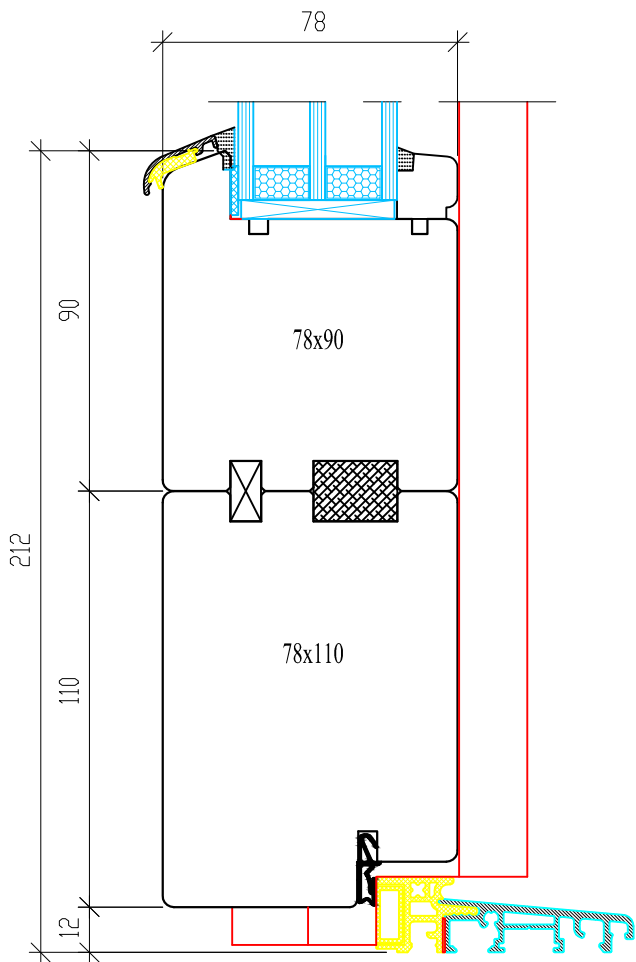

HEAD

JAMB

SILL

<p><b>SCANDINAVIAN TIMBER LTD.</b>          UNIT J STATION RD. INDUSTRIAL ESTATE          SOUTH WOODCHESTER          GLOUCESTERSHIRE GL5 5EQ          TEL: 0845 2996 292</p>		<p>Component: <b>OUTWARD OPENING TIMBER DOOR</b></p>	
REV. NO.	DR. NO.	TYPE: Head/Sill/Jamb	
SCALE: 1:2 @ A4		SCAND. TIMBER REF: ST/VL	
E-MAIL: <a href="mailto:enquiries@scandinaviantimber.com">enquiries@scandinaviantimber.com</a>		