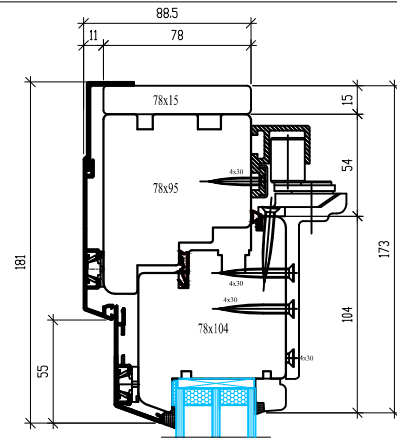

HORIZONTAL SECTION

HEAD

SILL

SCANDINAVIAN TIMBER LTD.

UNIT J STATION RD. INDUSTRIAL ESTATE
SOUTH WOODCHESTER
GLOUCESTERSHIRE GL5 5EQ
TEL: 0845 2996 292

E-MAIL: enquiries@scandinaviantimber.com

Component: TIMBER FOLDING DOORS (OPENS OUT)

REV. NO. TYPE:
DR. NO. Head/Sill/Jamb/Meeting Stiles

SCALE: 1:4 @ A4
SCAND. TIMBER REF: ST/VL