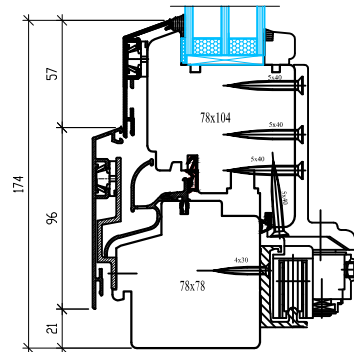

HORIZONTAL SECTION

HEAD

SILL

SCANDINAVIAN TIMBER LTD.

UNIT J STATION RD. INDUSTRIAL ESTATE
SOUTH WOODCHESTER
GLOUCESTERSHIRE GL5 5EQ
TEL: 0845 2996 292

E-MAIL: enquiries@scandinaviantimber.com

Component: TIMBER FOLDING DOORS (OPENS OUT)

REV. NO. TYPE:
DR. NO. Head/Sill/Jamb/Meeting Stiles

SCALE: 1:4 @ A4
SCAND. TIMBER REF: ST/VL