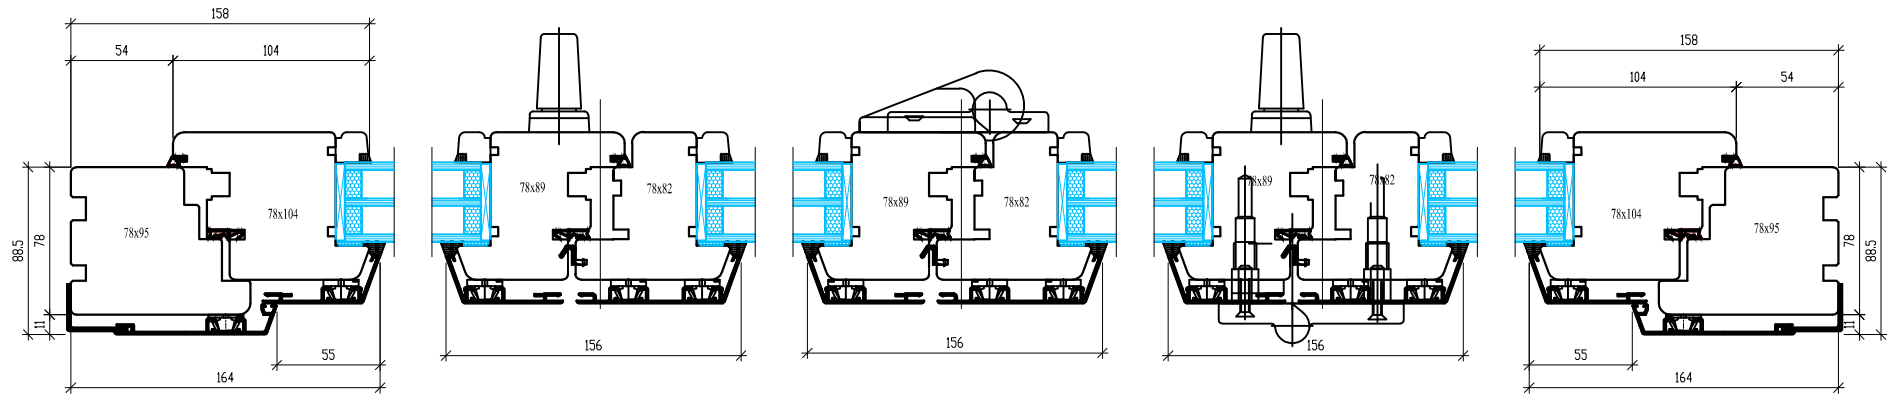

HORIZONTAL SECTION

HEAD

SILL

SCANDINAVIAN TIMBER LTD.

UNIT J STATION RD. INDUSTRIAL ESTATE
SOUTH WOODCHESTER
GLOUCESTERSHIRE GL5 5EQ
TEL: 0845 2996 292

E-MAIL: enquiries@scandinaviantimber.com

Component: TIMBER FOLDING DOORS (OPENS OUT)

REV. NO. TYPE:
DR. NO. Head/Sill/Jamb/Meeting Stiles

SCALE: 1:4 @ A4
SCAND. TIMBER REF: ST/VL